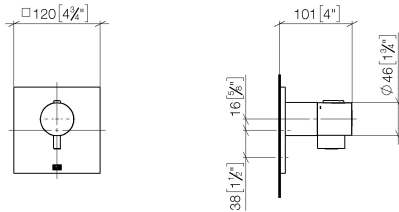

Required miscellaneous

xTOOL Concealed thermostat module without volume control - 35 503 970 90
 •max. recess depth 160 mm
 •min. recess depth 95 mm

Recommended miscellaneous

xGRID Attachment set for integrating in the dry wall construction - 12 340 970 90

Required miscellaneous

xGRID Installation track 555 mm - 12 360 970 90

36 503 985
mm [inches]

Flow rate chart

3551197090 + 36503xxx-FF + 366x7xxx-FF

Certificates

WRAS_2011026.

DVGW_DW-
6512DN0706.